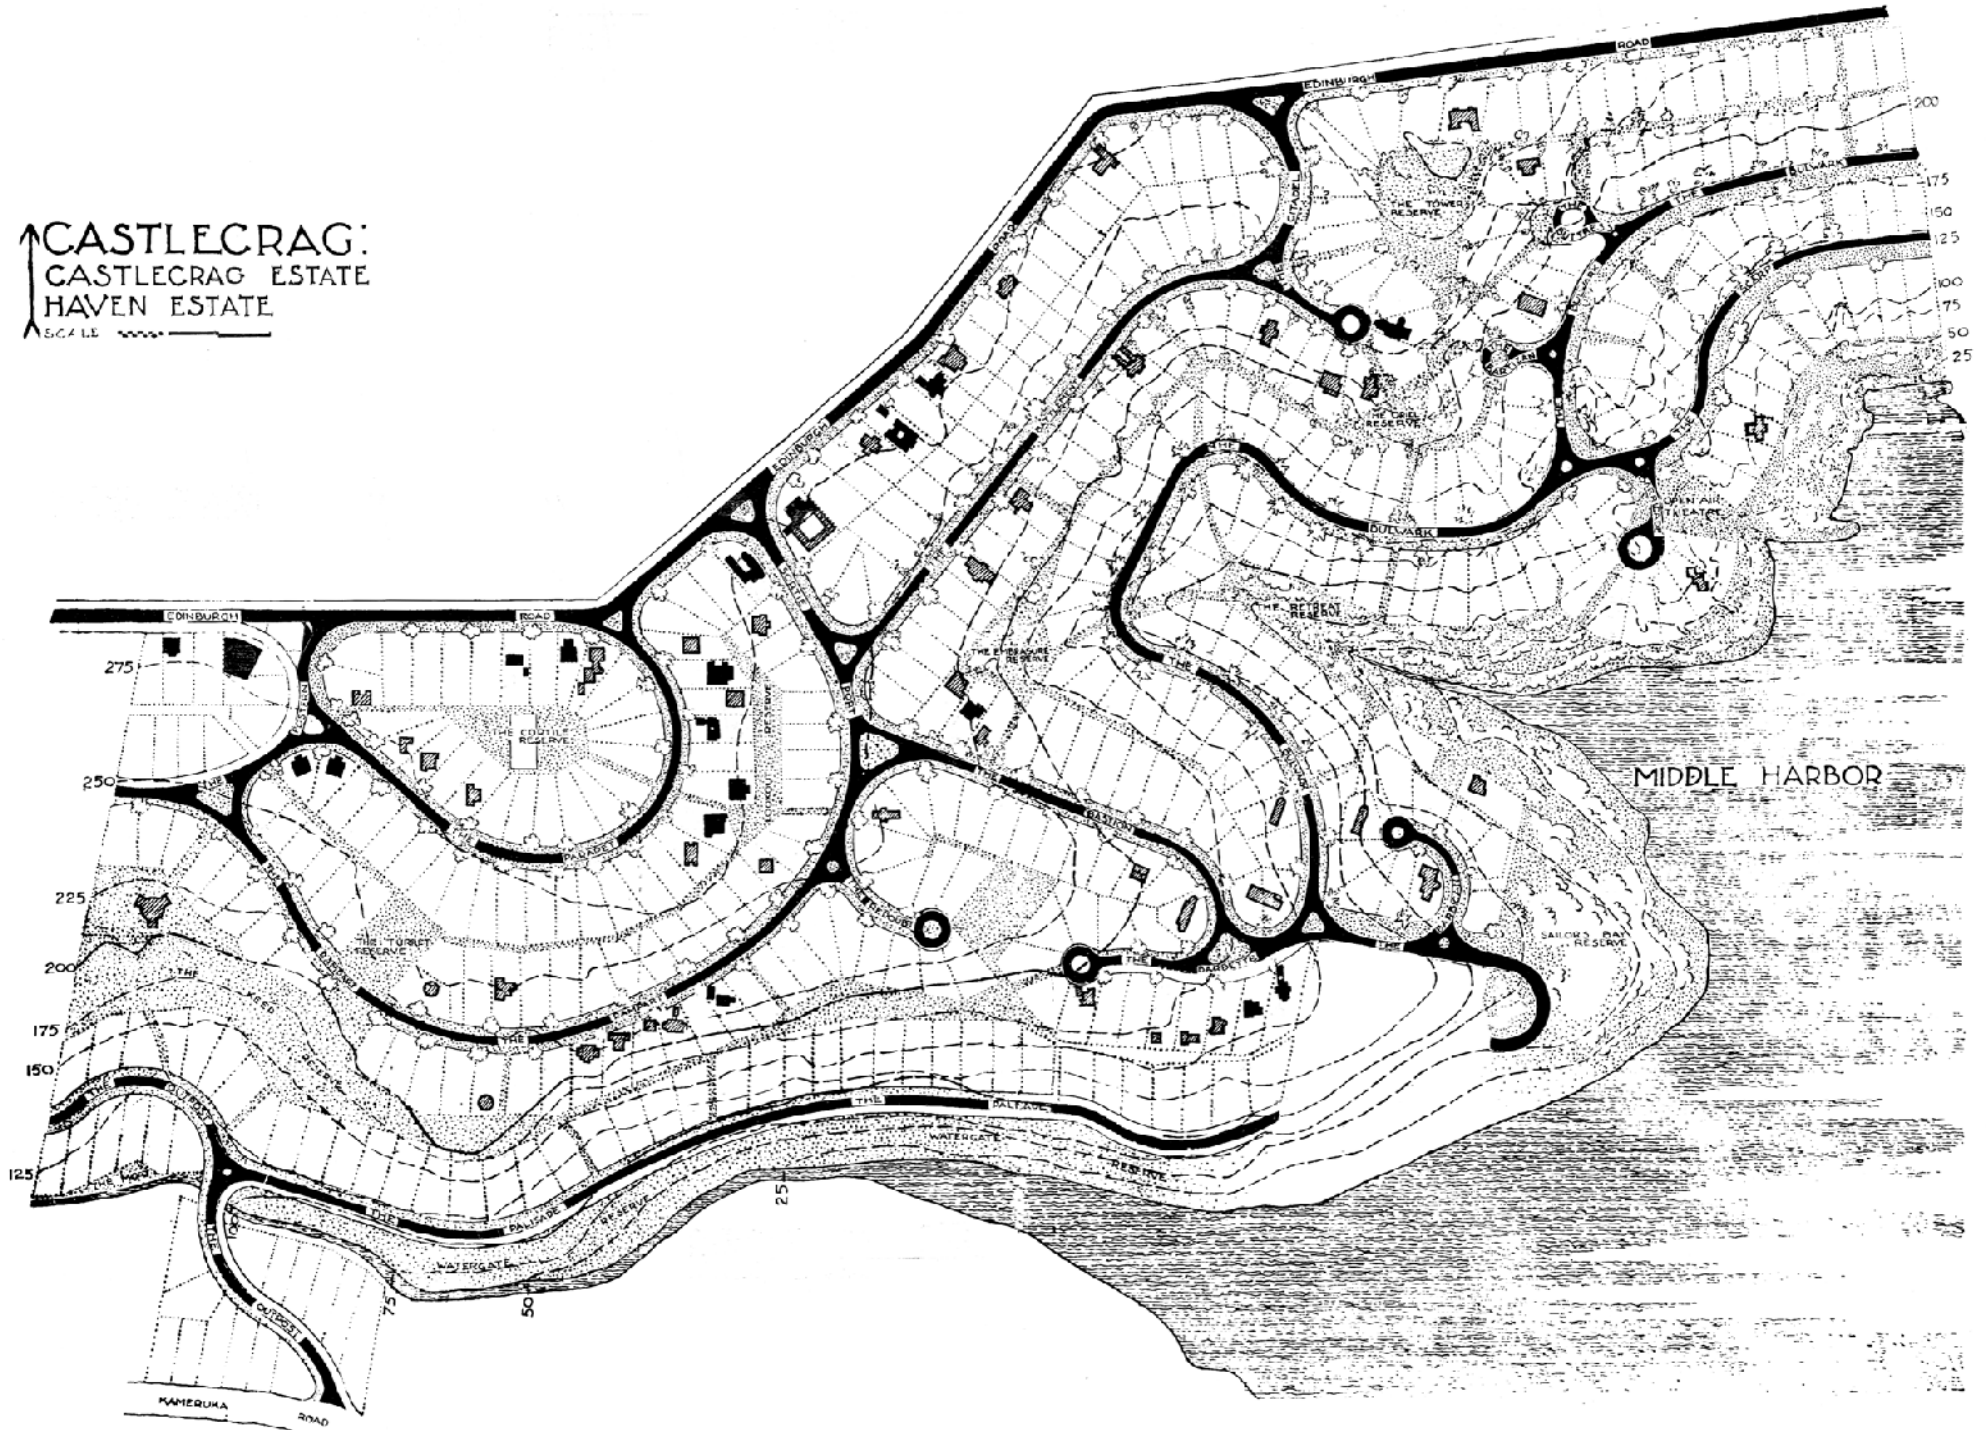

CASTLECRAG:
CASTLECRAG ESTATE
HAVEN ESTATE
 SCALE

CASTLECRAG RESERVES TOUR MAP – Walter Burley Griffin Society Inc. Plan of Castlecrag and Haven Estates prepared in the Griffins' office in 1932, courtesy Deans and Batterham families. Reserves and walkways are indicated by grey dotted areas. Houses indicated in black are Griffin designed houses built. Cross hatched are houses planned but not built. www.griffinsociety.org