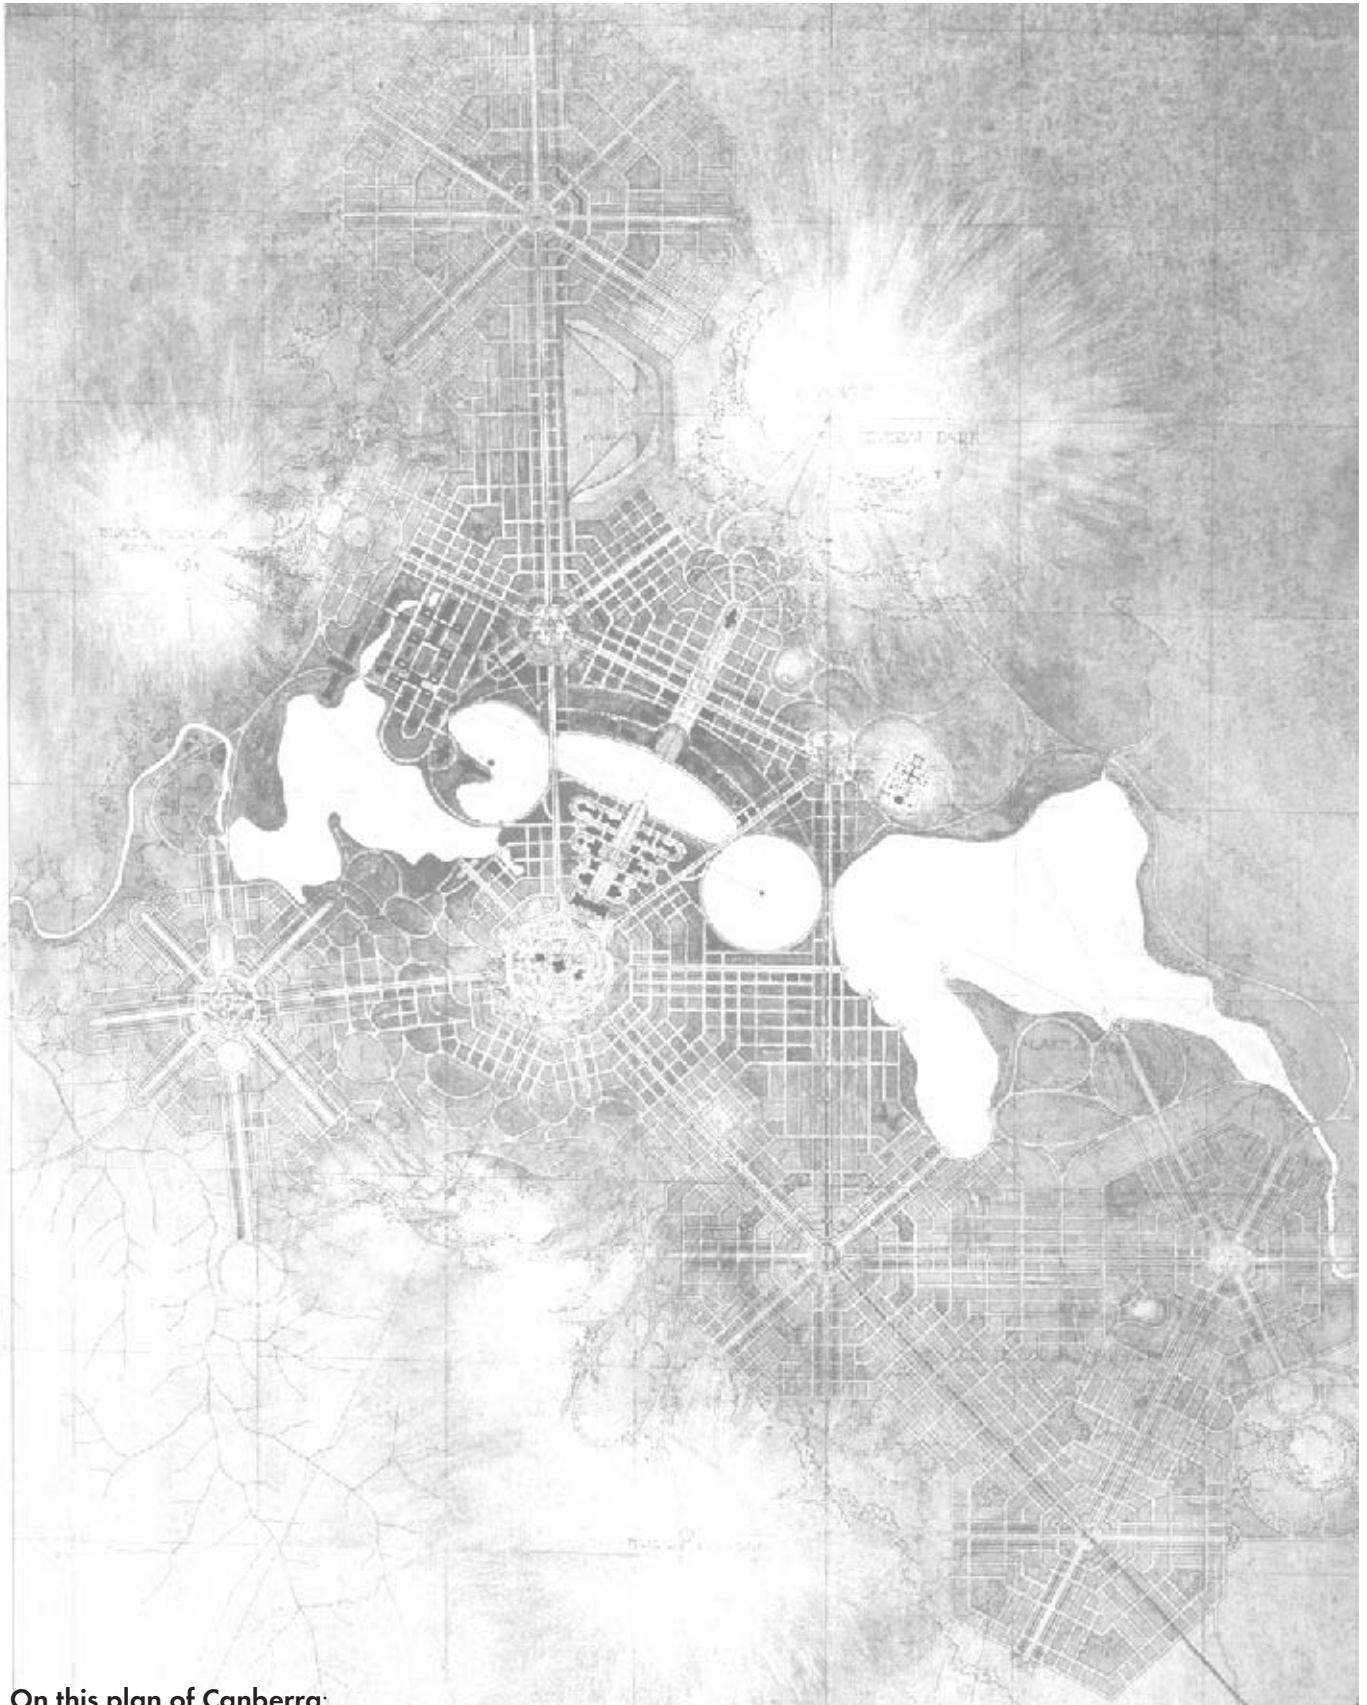

## PLAN ACTIVITY SHEET

### On this plan of Canberra:

1. Colour the mountain tops green.
2. Mark Black Mountain, where the Telecom Tower is located, with a red spot.
3. Mark the summit of Mount Ainslie with an orange cross.
4. Colour the lakes and river blue.
5. Mark and label the land axis that Walter Burley Griffin designed with a green pencil.
6. Mark and label the water axis that Walter Burley Griffin designed with a blue pencil.
7. Colour the parliamentary triangle brown.