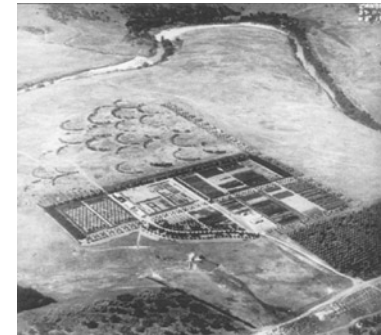

27 Nov 1923 Yarralumla nursery, Canberra from the air. Public domain (Source: wikipedia.org)